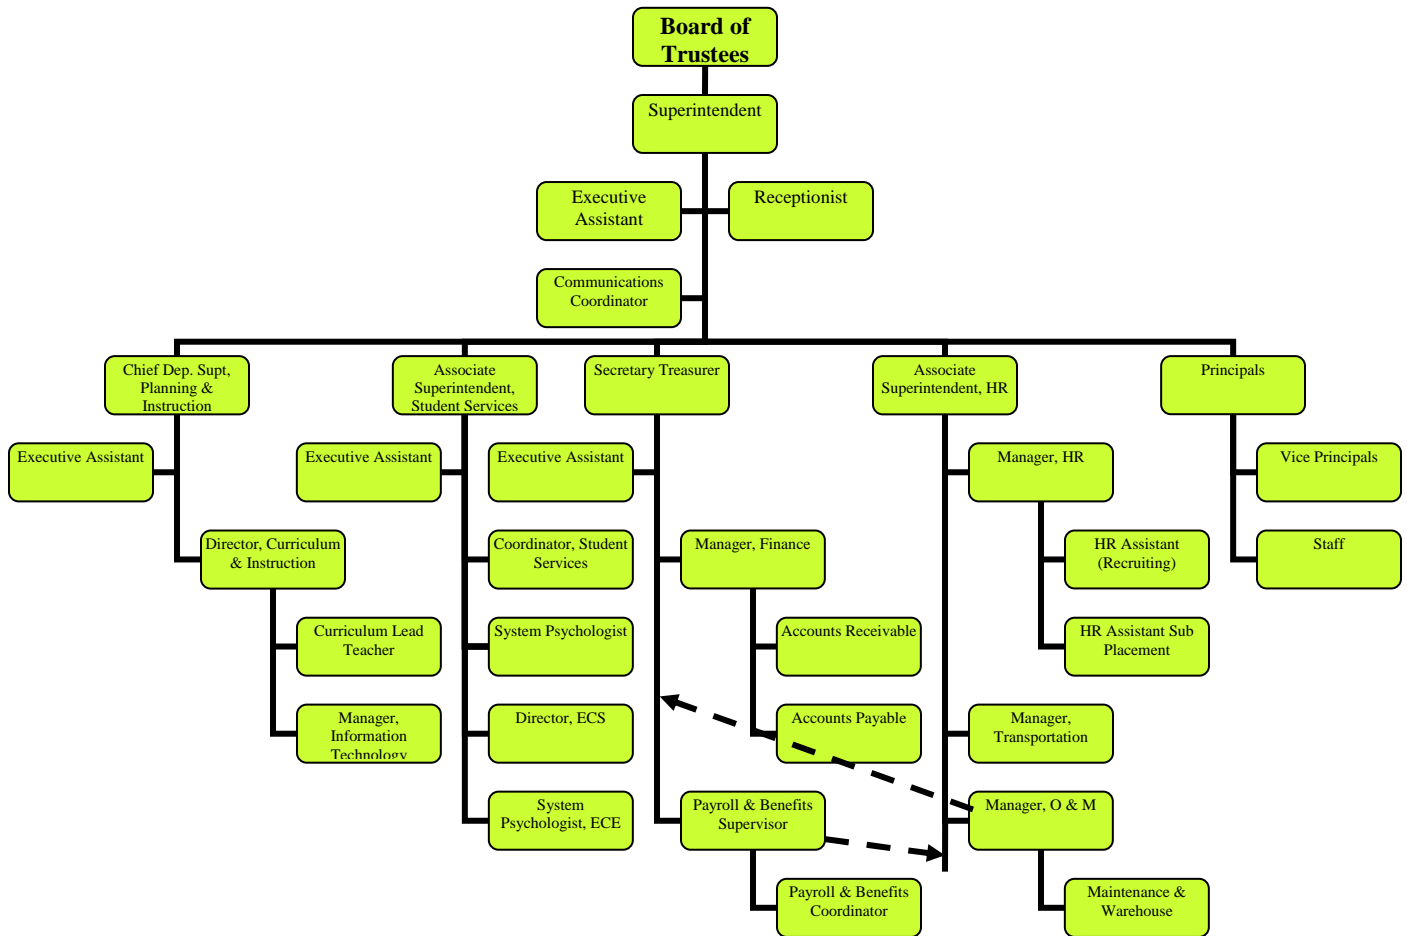

# Sturgeon School Division Organization Chart: Reporting and Supervisory Structure

Approved – June 25, 2008