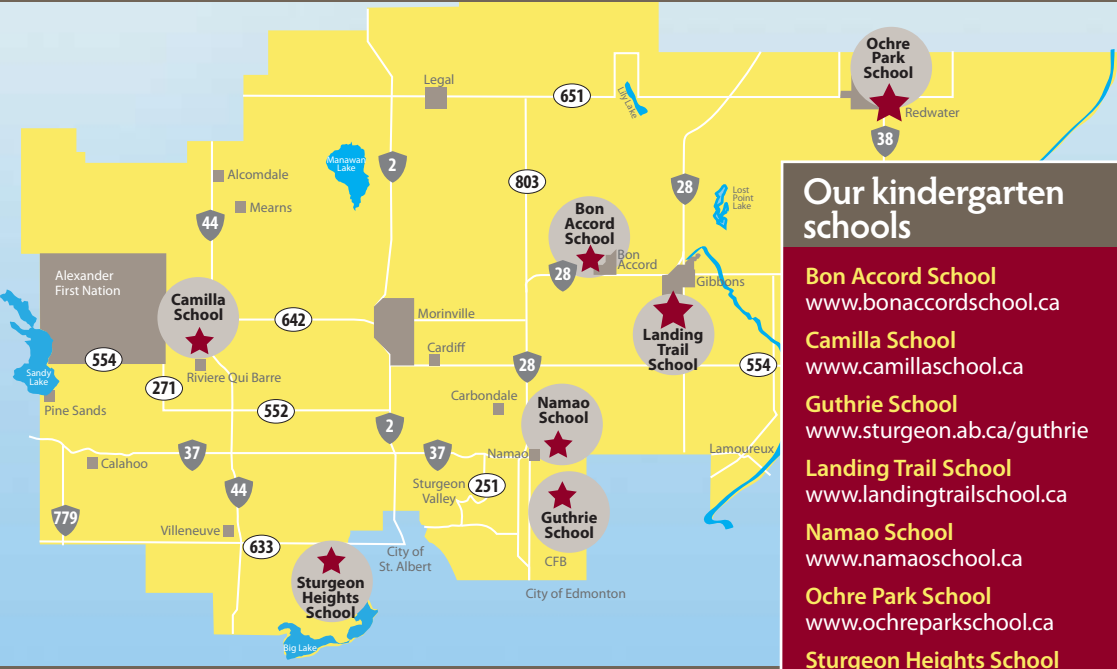

Our kindergarten schools

- **Bon Accord School**
  www.bonaccordschool.ca
- **Camilla School**
  www.camillaschool.ca
- **Guthrie School**
  www.sturgeon.ab.ca/guthrie
- **Landing Trail School**
  www.landingtrailsschool.ca
- **Namao School**
  www.namaoschool.ca
- **Ochre Park School**
  www.ochreparsschool.ca
- **Sturgeon Heights School**
  www.sturgeonheights.ca